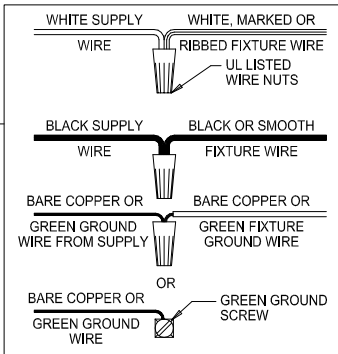

Assembly & Installation Instructions

CAUTION: Read instructions carefully and turn electricity off at main circuit breaker panel before beginning installation.

350040

*****

WARNING - If any Special Control Devices are used with this Fixture, Follow the Instructions Carefully to assure full compliance with N.E.C. requirements. If there are any questions, contact a Qualified Electrical Contractor.

WARNING - This product contains chemicals known to the State of California to cause cancer, birth defects and /or other reproductive harm. Thoroughly wash hands after installing, handling, cleaning, or otherwise touching this product.

CAUTION - All glass is fragile, use care when handling Glass component(s) and or Lamp(s).

*****

ASSEMBLY STEPS:
PASOS PARA ENSAMBLAR:
MODE D'ASSEMBLAGE:

1. D,E → A
2. Q → D
3. B,A → C
4. F → G
5. J,H → D
6. L,N,M → K
7. P → K

**B, C, G & P
(NOT FURNISHED)
(NO INCLUIDA)
(NON FOURNIE)**