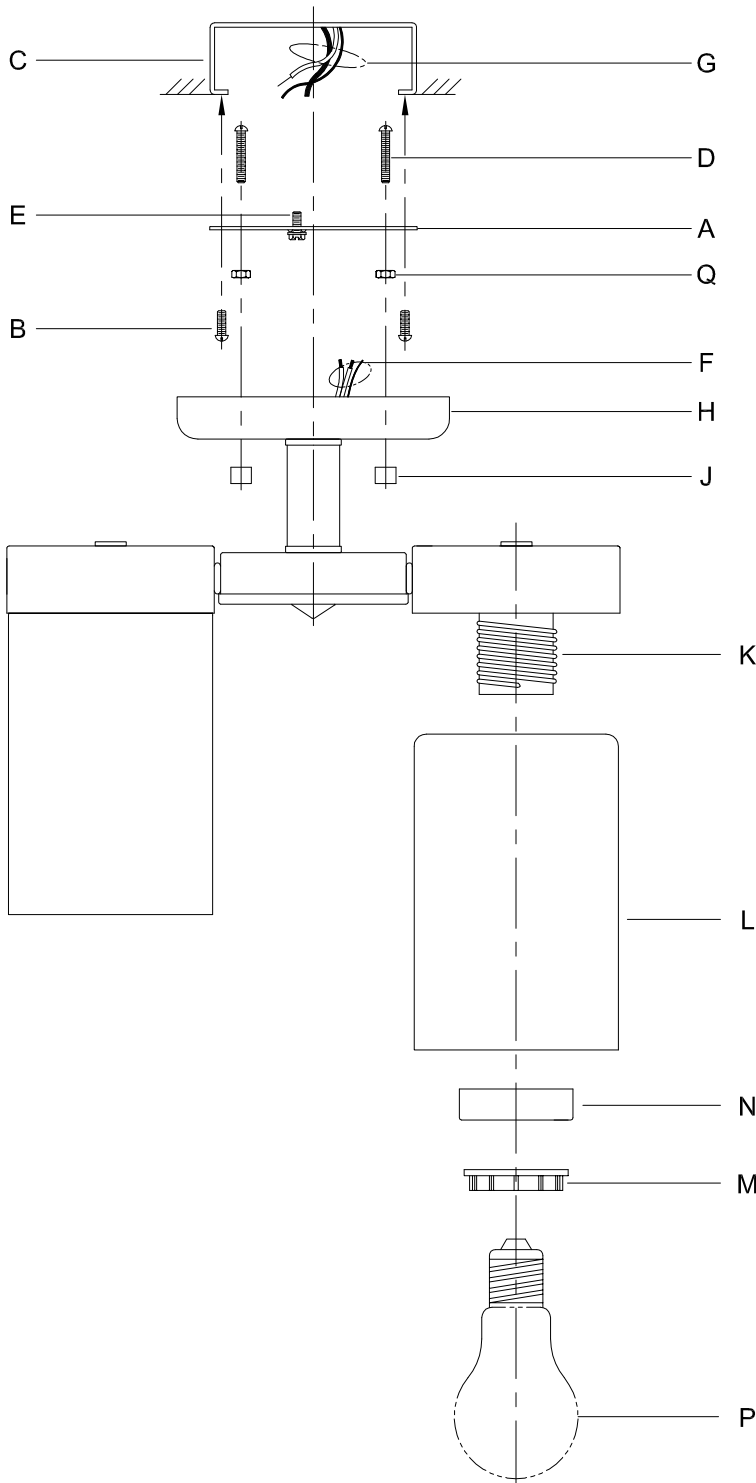

Assembly & Installation Instructions

CAUTION: Read instructions carefully and turn electricity off at main circuit breaker panel before beginning installation.

350040

WARNING - If any Special Control Devices are used with this Fixture, Follow the Instructions Carefully to assure full compliance with N.E.C. requirements. If there are any questions, contact a Qualified Electrical Contractor.

CAUTION - All glass is fragile, use care when handling Glass component(s) and or Lamp(s).

ASSEMBLY STEPS:
PASOS PARA ENSAMBLAR:
MODE D'ASSEMBLAGE:

1. D,E → A
2. Q → D
3. B,A → C
4. F → G
5. J,H → D
6. L,N,M → K
7. P → K