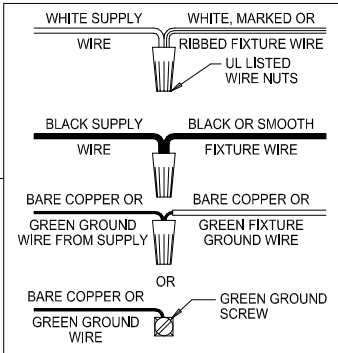

Assembly & Installation Instructions

CAUTION: Read instructions carefully and turn electricity off at main circuit breaker panel before beginning installation.

300004, 300005, 300006, 300007

WARNING - If any Special Control Devices are used with this Fixture, Follow the Instructions Carefully to assure full compliance with N.E.C. requirements. If there are any questions, contact a Qualified Electrical Contractor.

CAUTION - All glass is fragile, use care when handling Glass component(s) and or Lamp(s).

CANOPY MOUNTING & WIRE CONNECTION ASSEMBLY STEPS:

1. D,E → A
2. K → D
3. B,A → C
4. F → G
5. H,J → D

FIXTURE ASSEMBLY STEPS: