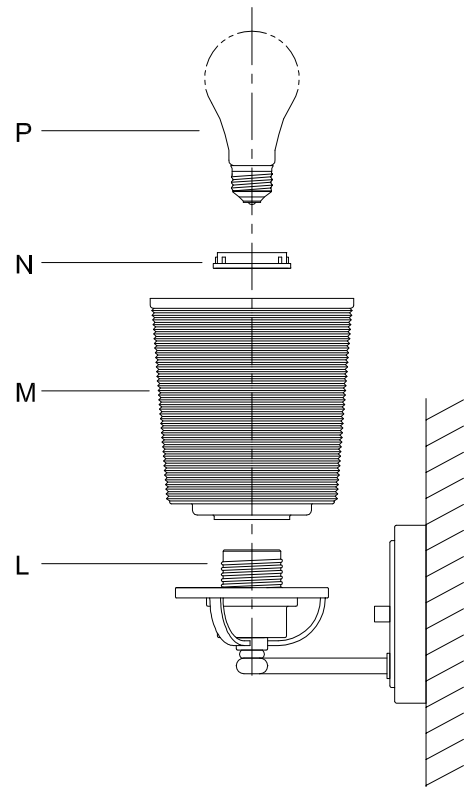

Assembly & Installation Instructions

CAUTION: Read instructions carefully and turn electricity off at main circuit breaker panel before beginning installation.

300004, 300005, 300006, 300007

*****

WARNING - If any Special Control Devices are used with this Fixture, Follow the Instructions Carefully to assure full compliance with N.E.C. requirements. If there are any questions, contact a Qualified Electrical Contractor.

WARNING - This product contains chemicals known to the State of California to cause cancer, birth defects and /or other reproductive harm. Thoroughly wash hands after installing, handling, cleaning, or otherwise touching this product.

CAUTION - All glass is fragile, use care when handling Glass component(s) and or Lamp(s).

*****

CANOPY MOUNTING & WIRE CONNECTION ASSEMBLY STEPS:

1. D,E → A
2. K → D
3. B,A → C
4. F → G
5. H,J → D

*****

FIXTURE ASSEMBLY STEPS:

1. M,N → L
2. P → L

B, C, G & P
(NOT FURNISHED)
(NO INCLUIDA)
(NON FOURNIE)