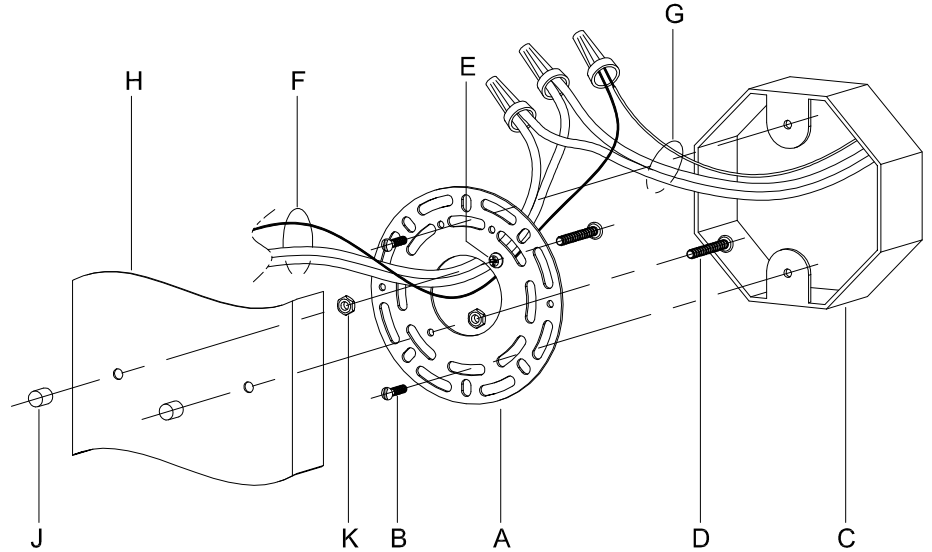

Assembly & Installation Instructions

CAUTION: Read instructions carefully and turn electricity off at main circuit breaker panel before beginning installation.

300004, 300005, 300006, 300007

WARNING - If any Special Control Devices are used with this Fixture, Follow the Instructions Carefully to assure full compliance with N.E.C. requirements. If there are any questions, contact a Qualified Electrical Contractor.

CAUTION - All glass is fragile, use care when handling Glass component(s) and or Lamp(s).

CANOPY MOUNTING & WIRE CONNECTION ASSEMBLY STEPS:

1. D,E → A
2. K → D
3. B,A → C
4. F → G
5. H,J → D

FIXTURE ASSEMBLY STEPS: